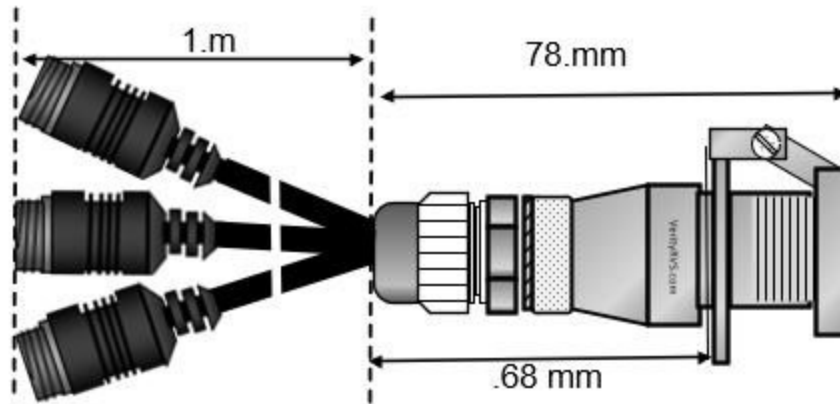

Coil Cable Socket 5-post  
Part Number: CBS203

Description: 3 Camera Socket fits both tractor and trailer.  
Meets SAE Standard J2222

574-807-6004  
www.verityrvs.com  
All rights reserved.

**NOTICE**  
Diagram is for reference purpose only  
Subject to change without notice. Not to Scale

Drawing by:  
Bill Verity  
2/2017

**CBS202 5 – Post 3 camera Socket  
for tractor and trailer**