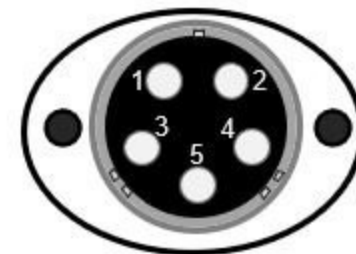

Coil Cable Socket 5-post  
Part Number: CBS203

Description: 3 Camera Socket fits both tractor and trailer.  
Meets SAE Standard J2222

574-807-6004  
www.verityrvs.com  
All rights reserved.

**NOTICE**  
Diagram is for reference purpose only  
Subject to change without notice. Not to Scale

Drawing by:  
Bill Verity  
2/2017

**CBS202 5 – Post 3 camera Socket  
for tractor and trailer**