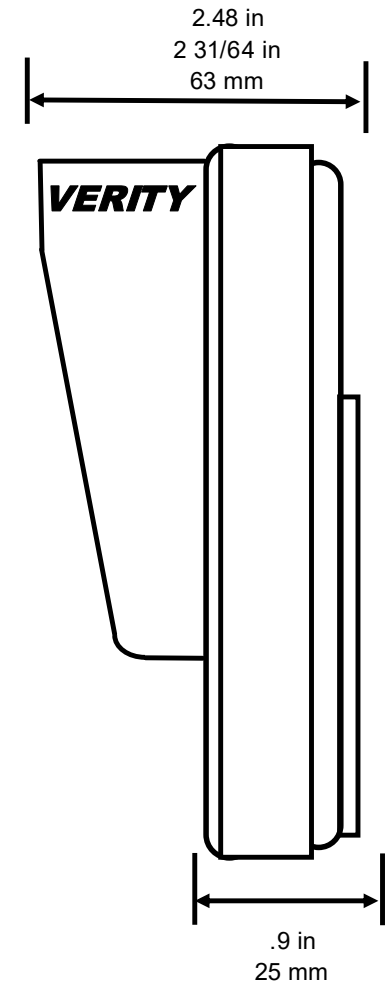

**Dimensions**  
**Part Number: SM05S**  
**SUPER DUTY SYSTEM**

**Description: 5" "S" Series Verity Rear Vision:**  
**Monitor Dimensions**

### SM05S - 5" Monitor

Measurements with sunshield on

574-807-6004  
www.verityrvs.com  
All rights reserved.

**NOTICE**  
Diagram is for reference purpose only  
Subject to change without notice. Not to Scale

Drawing by:  
Bill V.  
9/2018

**Dimensions**  
**Part Number: SM05S**  
**Super Duty System**