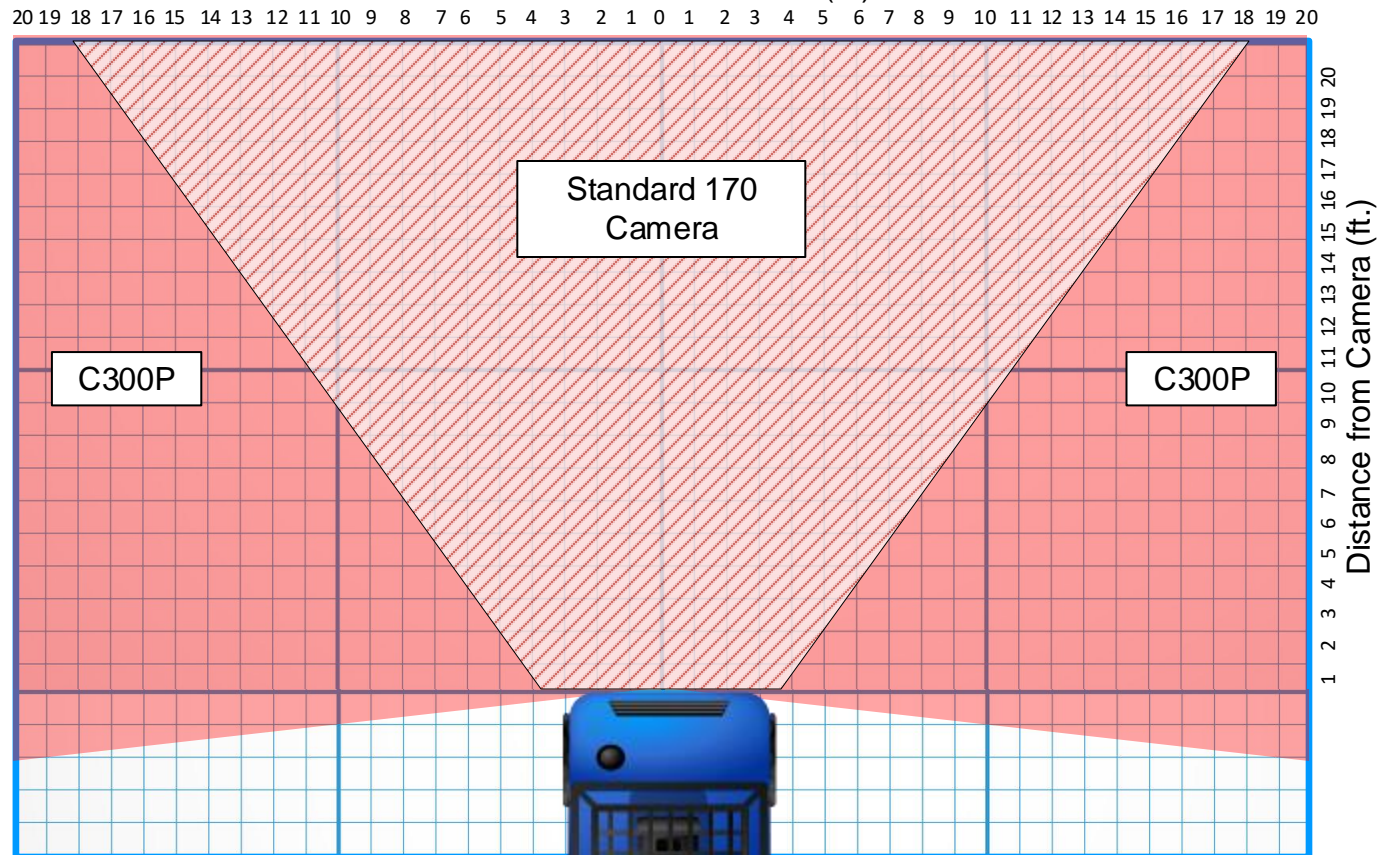

www.VerityRVS.com  
574-807-6004

Key

- = 1 sq. ft.
- = C300P
- = Standard Camera

## C300P vs Standard Camera Horizontal Field of View on Forklift

C300P

Standard Camera

### Width of Camera field of View (ft.)

Monitor images shown are unedited snapshots of monitor screens. Images are much better in real life.