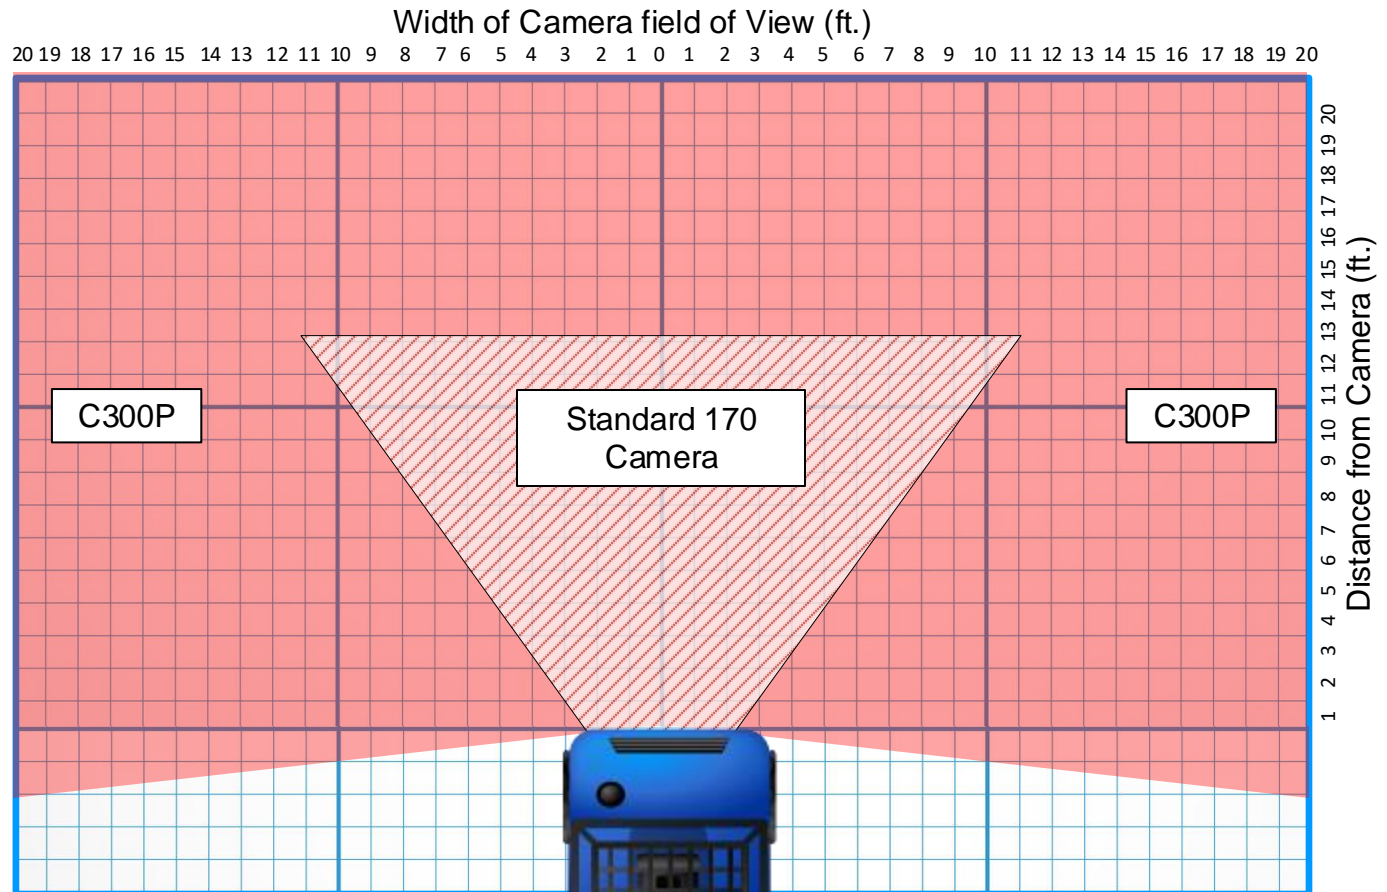

www.VerityRVS.com
574-807-6004

Key

- = 1 sq. ft.
- = C300P
- = Standard Camera

C300P vs Standard Camera Horizontal Field of View on Forklift

C300P

Standard Camera

Monitor images shown are unedited snap shots of monitor screens. Images are much better in real life.