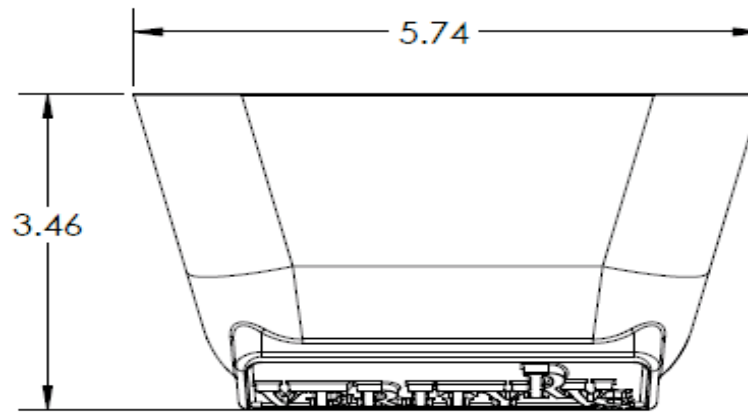

ADD100ZV Camera Cover
fits S, C, and J Series Cameras

<p><u>DESCRIPTION</u> ADD100ZV Camera Cover #2</p>	<p><u>NOTICE</u> Above drawings are for reference purpose only. Drawings are subject to change without notice. Measurement in mm.</p>	<p><u>DATE</u> 2018 <u>Compiled by</u> W. Verity</p>	<p>Verity Rear Vision Systems 574-807-6004 www.VerityRVS.com</p>
--	---	--	---