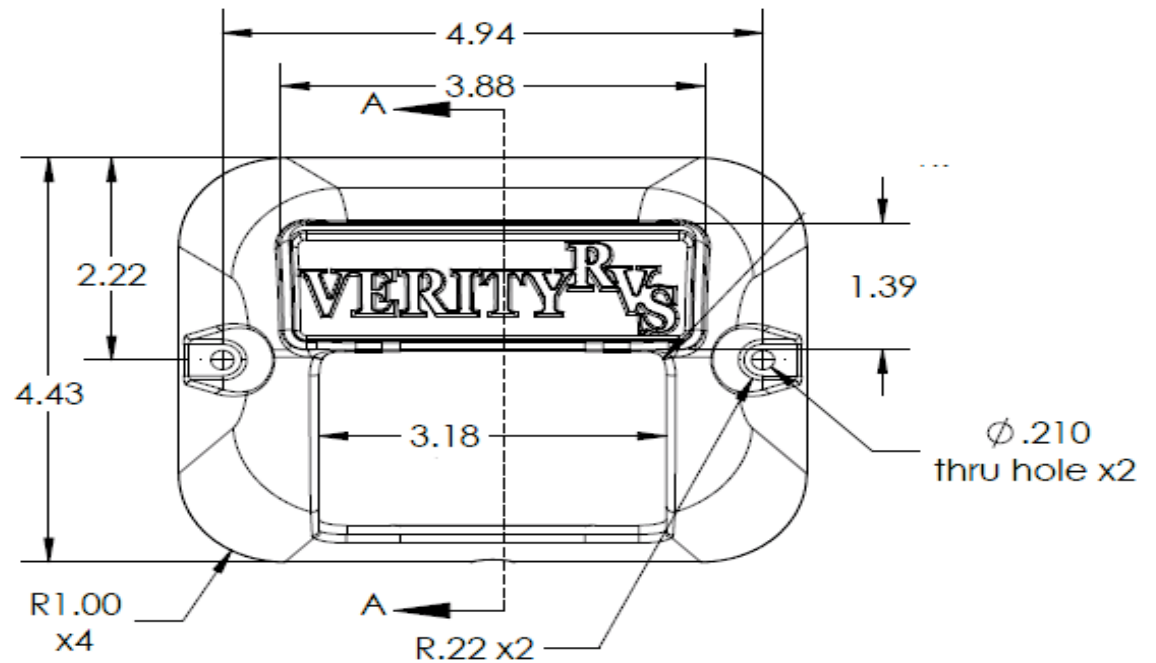

ADD100ZV Camera Cover
fits S, C, and J Series Cameras

<p><u>DESCRIPTION</u> ADD100ZV Camera Cover #2</p>	<p><u>NOTICE</u> Above drawings are for reference purpose only. Drawings are subject to change without notice. Measurement in mm.</p>	<p><u>DATE</u> 2018 <u>Compiled by</u> W. Verity</p>	<p>Verity Rear Vision Systems 574-807-6004 www.VerityRVS.com</p>
--	---	--	---